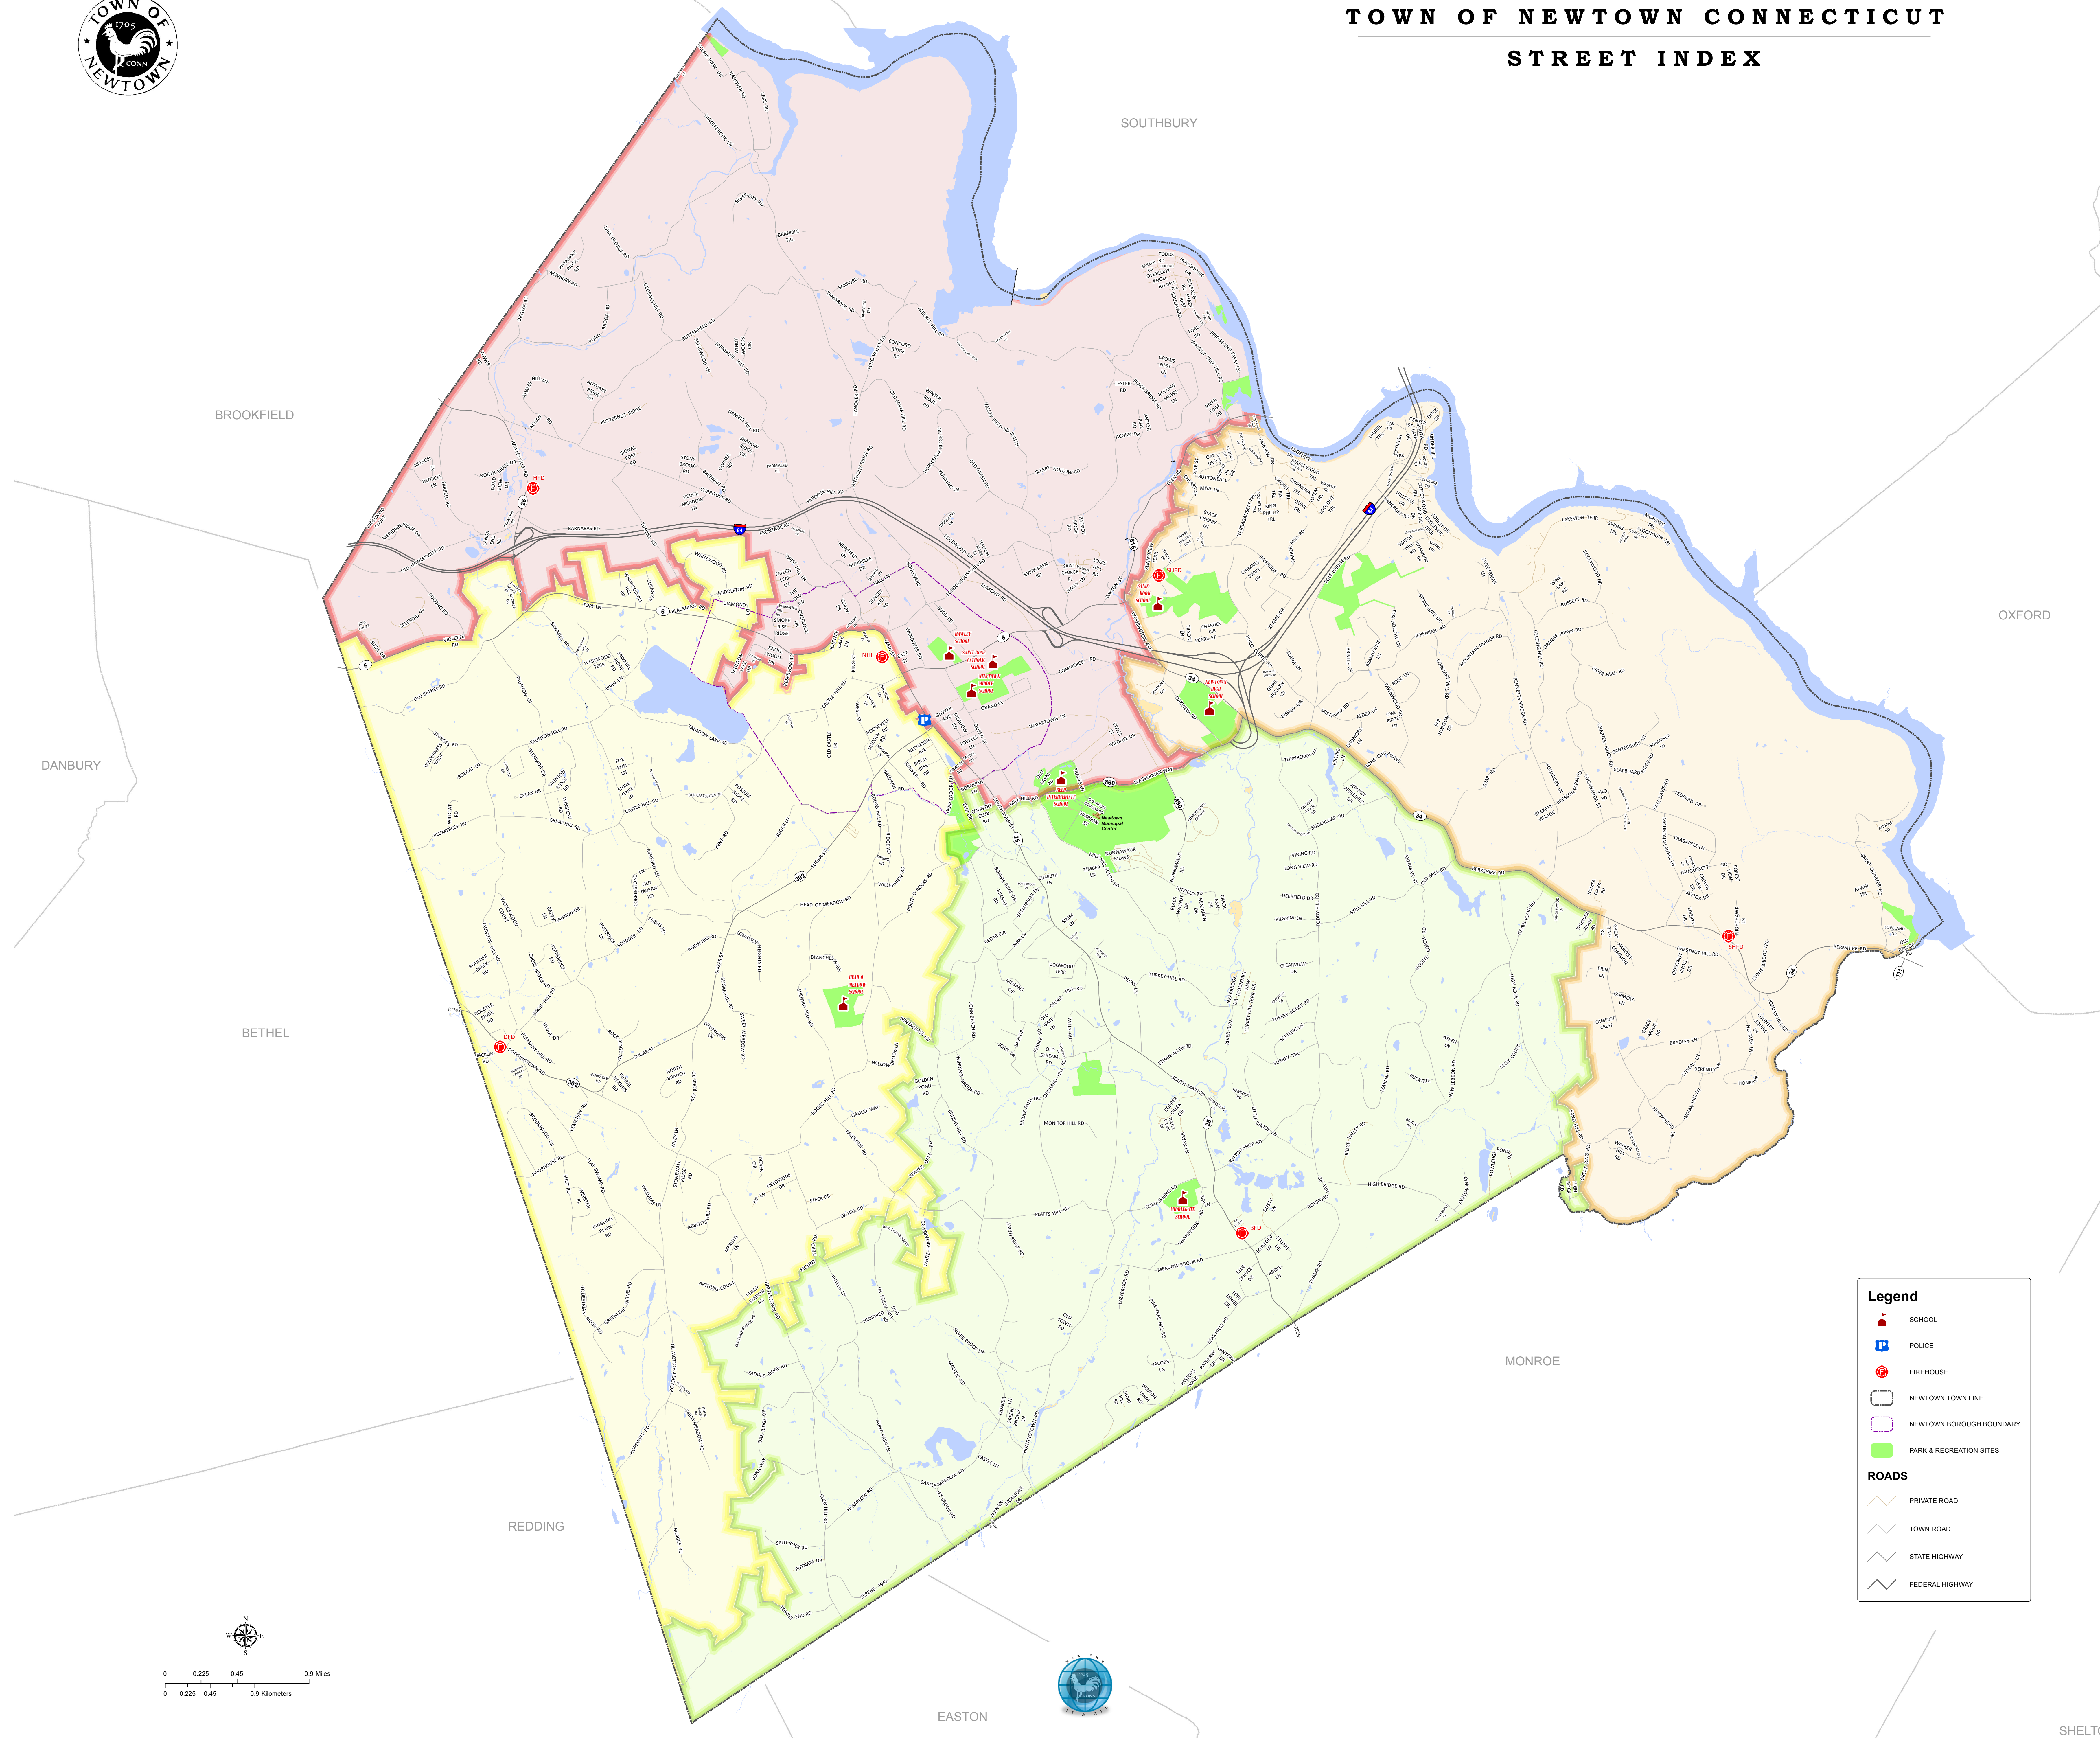

TOWN OF NEWTOWN CONNECTICUT STREET INDEX

Legend

- SCHOOL
- POLICE
- FIREHOUSE
- NEWTOWN TOWN LINE
- NEWTOWN BOROUGH BOUNDARY
- PARK & RECREATION SITES

ROADS

- PRIVATE ROAD
- TOWN ROAD
- STATE HIGHWAY
- FEDERAL HIGHWAY

ROAD	GRID	BIRCH ROAD 115-115	CENTRAL MEADOW ROAD 115-115	S.E. WILSON BOULEVARD 116-116	FERN LANE 115-115	HAWLEY ROAD 115-115	JENNIFER LANE 115-115	LONGVIEW HIGHWAYS ROAD 113-113	NEARBY ROAD 117-117	PALESTINE ROAD 114-114	QUAKER LANE 115-115	SHERMAN STREET 118-118	WASHINGTON HILL ROAD 114-114
ARBY LANE 018-018	ARBY LANE 018-018	BIRCHWOOD ROAD 115-115	CEGAR HILL ROAD 115-115	DANVILLE HILL ROAD 113-113	FERRIS ROAD 113-113	FERRIS ROAD 113-113	JENNIFER LANE 115-115	LONGVIEW TERRACE 113-113	NEARBY ROAD 117-117	PALESTINE ROAD 114-114	QUAKER LANE 115-115	SHERMAN STREET 118-118	WASHINGTON SQUARE 114-114
ARBYTS HILL ROAD 114-114	ARBYTS HILL ROAD 114-114	BLACK HOLE ROAD 118-118	CEGAR HILL ROAD 115-115	DANVILLE HILL ROAD 113-113	FERRIS ROAD 113-113	FERRIS ROAD 113-113	JENNIFER LANE 115-115	LONGVIEW TERRACE 113-113	NEARBY ROAD 117-117	PALESTINE ROAD 114-114	QUAKER LANE 115-115	SHERMAN STREET 118-118	WASHINGTON SQUARE 114-114
ARBYTS HILL ROAD 114-114	ARBYTS HILL ROAD 114-114	BLACK HOLE ROAD 118-118	CEGAR HILL ROAD 115-115	DANVILLE HILL ROAD 113-113	FERRIS ROAD 113-113	FERRIS ROAD 113-113	JENNIFER LANE 115-115	LONGVIEW TERRACE 113-113	NEARBY ROAD 117-117	PALESTINE ROAD 114-114	QUAKER LANE 115-115	SHERMAN STREET 118-118	WASHINGTON SQUARE 114-114
ARBYTS HILL ROAD 114-114	ARBYTS HILL ROAD 114-114	BLACK HOLE ROAD 118-118	CEGAR HILL ROAD 115-115	DANVILLE HILL ROAD 113-113	FERRIS ROAD 113-113	FERRIS ROAD 113-113	JENNIFER LANE 115-115	LONGVIEW TERRACE 113-113	NEARBY ROAD 117-117	PALESTINE ROAD 114-114	QUAKER LANE 115-115	SHERMAN STREET 118-118	WASHINGTON SQUARE 114-114